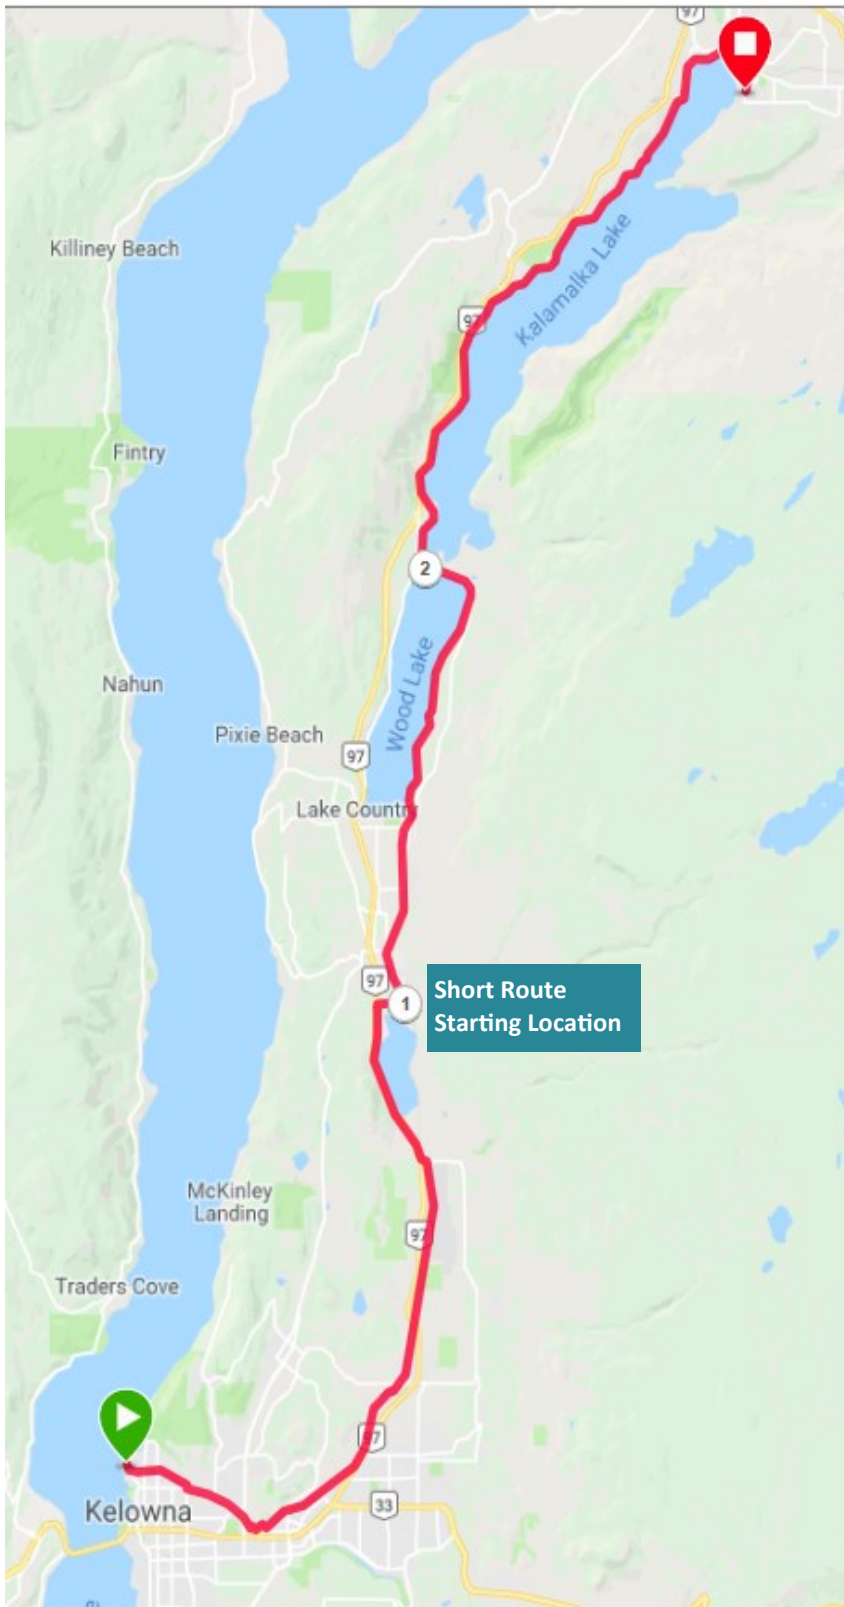

Bike+Braai

Short Route - Sunday June 2, 2019

Short route - Approx. 30km

9:00am Start at Sutherland Bay Park (612 Ellis St) Poker Card #1

- Riders and their bikes are shuttled to the Winfield starting location (415 Commonwealth Rd)
(1) Road Support Station # 1 (415 Commonwealth Rd) Poker card # 2
- Cross the railroad crossing and turn left on Jim Bailey Cres. followed by a left on Beaver Lake Rd and a right onto McCarthy Rd to re-connect with the Rail Trail.
- Follow the Rail Trail into Oyama before accessing the second road support station on your left
(2) Road Support Station # 2 (Oyama Boat Launch) Poker card # 3
- Follow the rail trail into Vernon & turn right onto Postill Dr
- Turn right onto Kidston Rd
- Turn right at 7804 Kidston Road

12:00pm BBQ at Mackie House (7804 Kidston Rd)
Poker Card Run # 4

2019 Bike 'n Braai Schedule

- 8:00am** Riders gather at Sutherland Bay Park to load bikes
- 8:30am** Coffee/muffins available and rules of the road announced
- 9:00am** Riders and their bikes are shuttled to the short route starting location
- 12:00pm** BBQ Lunch at Mackie House
- 1:00pm** First shuttle departs back to Sutherland Bay Park
- 1:30pm** Final shuttle departs back to Sutherland Bay Park